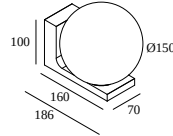

WHITE 29611 9208 W

 [View on website](#)

General info

| | |
|---------------------------------------------|--------------------------------------------------------------------------------------------|
| LOCATION | indoor-outdoor |
| INSTALLATION | Wall Surface mounted |
| INGRESS PROTECTION | IP54 |
| PROTECTION AGAINST MECHANICAL IMPACT | IK04 |
| WEIGHT (KG) | 1.1 |
| ADJUSTABILITY | non adjustable |
| INFORMATION | INCL.DIMMABLE LED POWER SUPPLY 500mA-DC GM (Gold Marbled) version only for interior use |