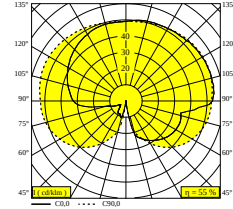

WHITE 29611 9208 W

 [View on website](#)

General info

| | |
|---------------------------------------------|--------------------------------------------------------------------------------------------|
| LOCATION | indoor-outdoor |
| INSTALLATION | Wall Surface mounted |
| INGRESS PROTECTION | IP54 |
| PROTECTION AGAINST MECHANICAL IMPACT | IK04 |
| WEIGHT (KG) | 1.1 |
| ADJUSTABILITY | non adjustable |
| INFORMATION | INCL.DIMMABLE LED POWER SUPPLY 500mA-DC GM (Gold Marbled) version only for interior use |